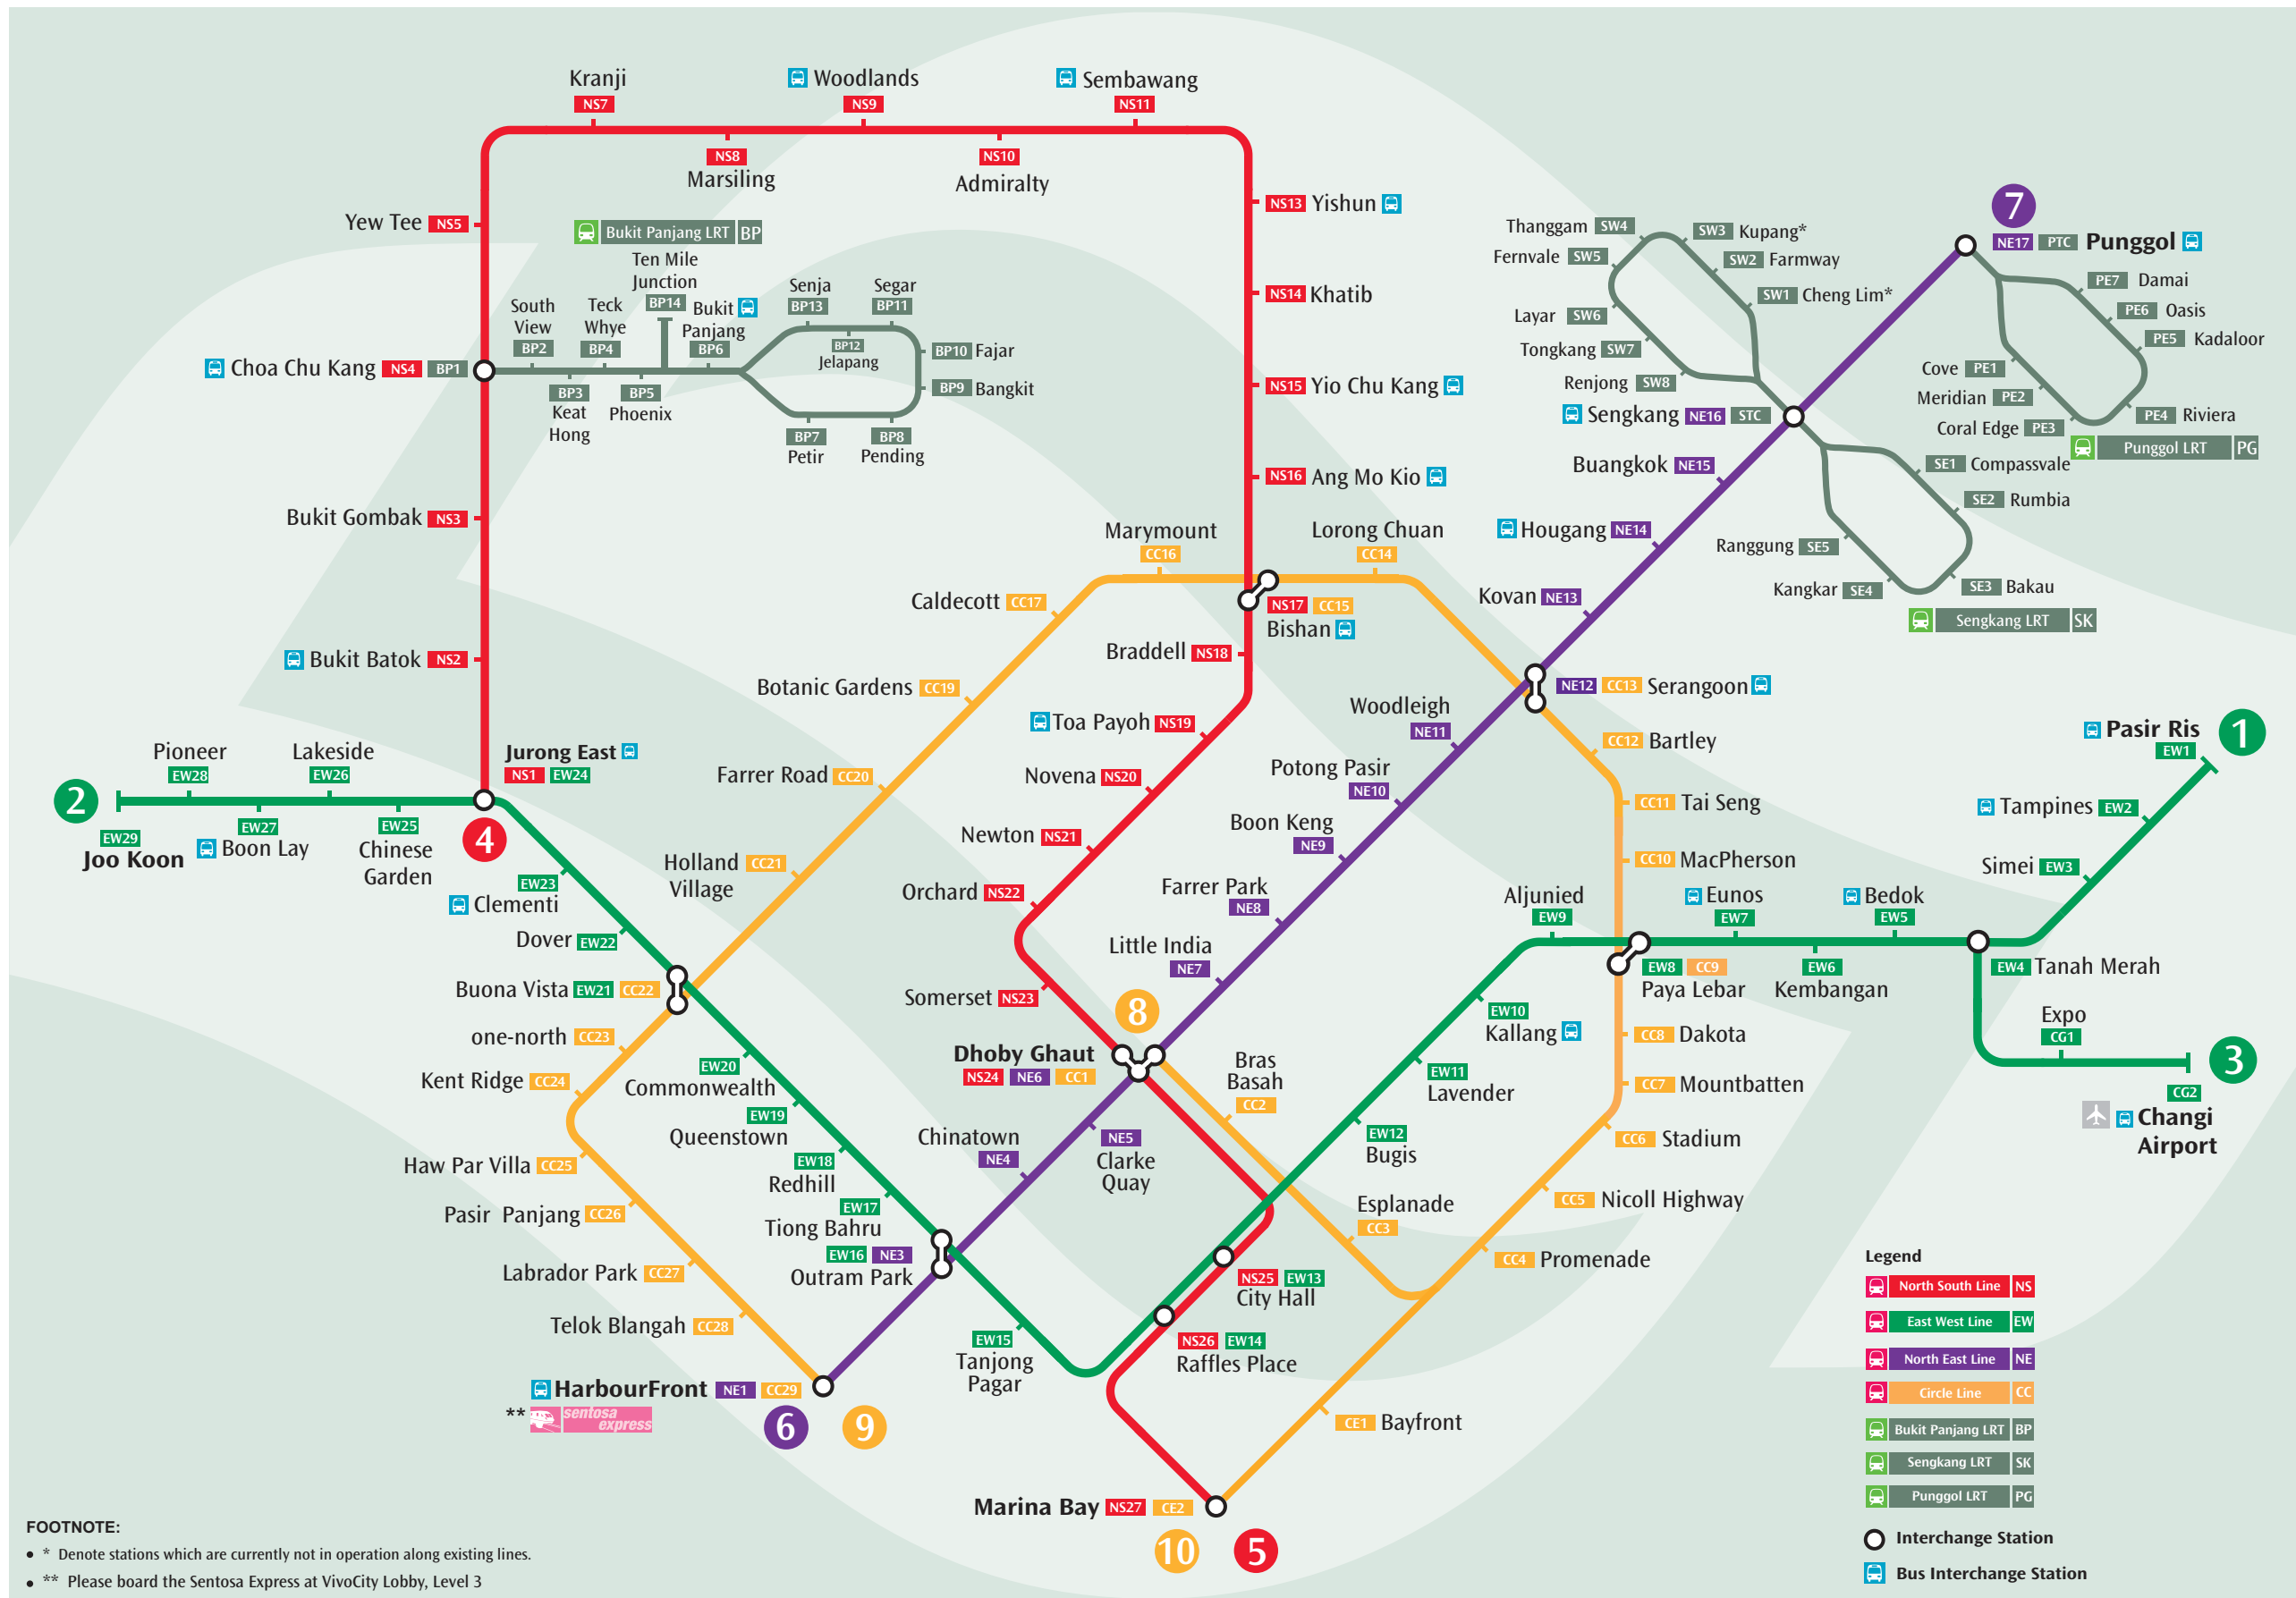

MRT & LRT System map

Legend

- North South Line NS
- East West Line EW
- North East Line NE
- Circle Line CC
- Bukit Panjang LRT BP
- Sengkang LRT SK
- Punggol LRT PG
- Interchange Station
- Bus Interchange Station

FOOTNOTE:

- * Denote stations which are currently not in operation along existing lines.
- ** Please board the Sentosa Express at VivoCity Lobby, Level 3